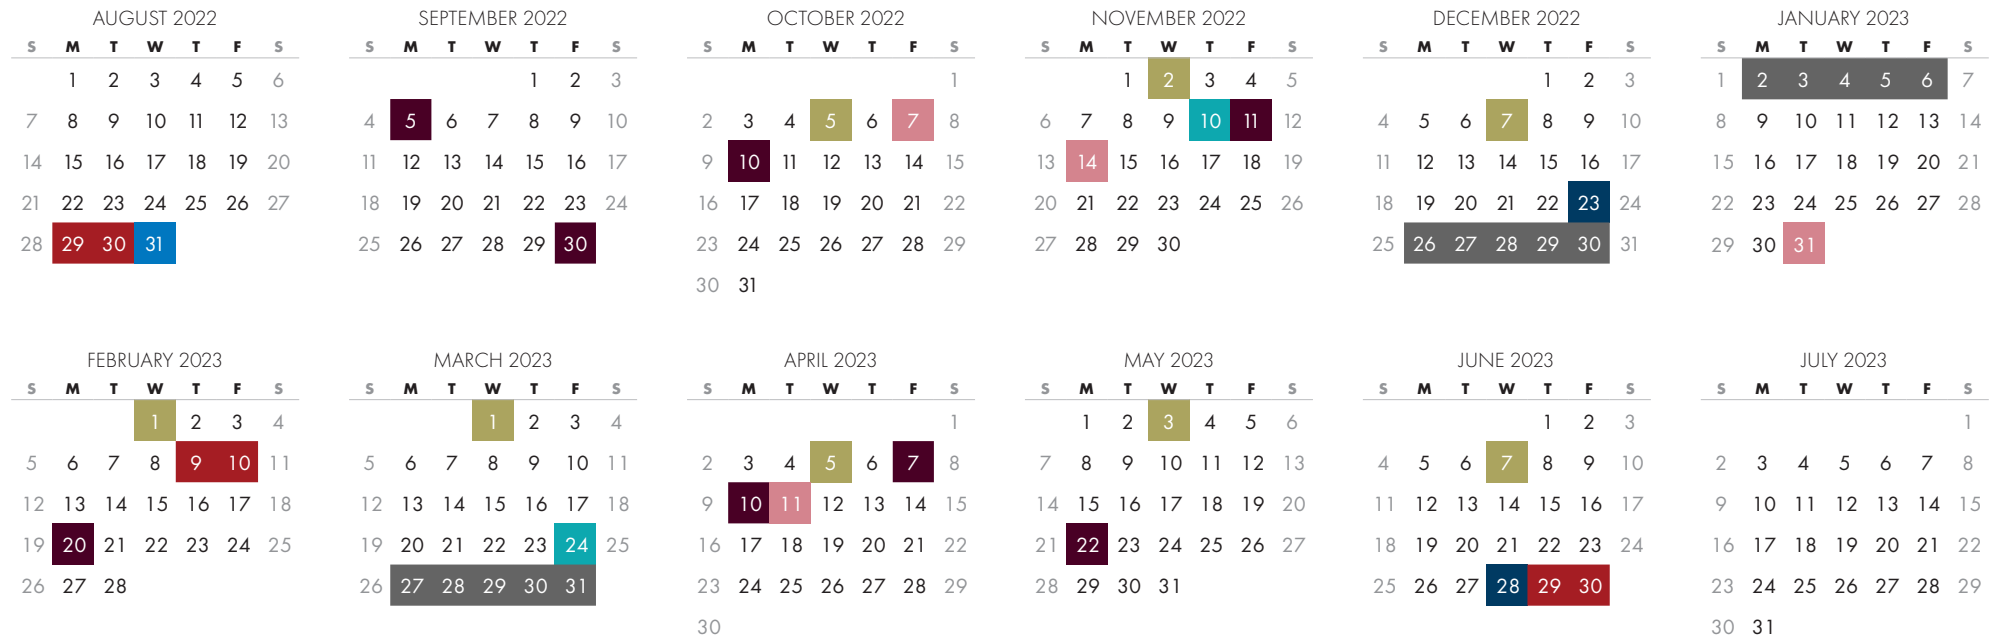

# Grade 10-12 Division Calendar

2022-2023

- Operational Days – No Students
- Statutory Holiday – No School
- 1st Day of Classes
- Staff PD Day – No Students
- Staff Meeting – Early Dismissal
- In Lieu of Parent Teacher Interviews – Division Closed
- Christmas/Spring Break
- Half Day of Instruction

- August 29 First Day of Operation
- September 5 Labour Day – No School
- September 30 National Day for Truth and Reconciliation – No School
- October 10 Thanksgiving Day – No School
- November 11 Remembrance Day – No School
- January 9 Classes Resume
- January 31 Turnaround Day – No Students
- February 1 Semester 2 Begins
- February 9 & 10 Teachers' Convention – No Students
- February 20 Family Day – No School
- April 7 Good Friday – No School
- April 10 Easter Monday – No School
- May 22 Victoria Day – No School
- June 28 Last Day for Students – Early Dismissal
- June 30 Last Day of Operation