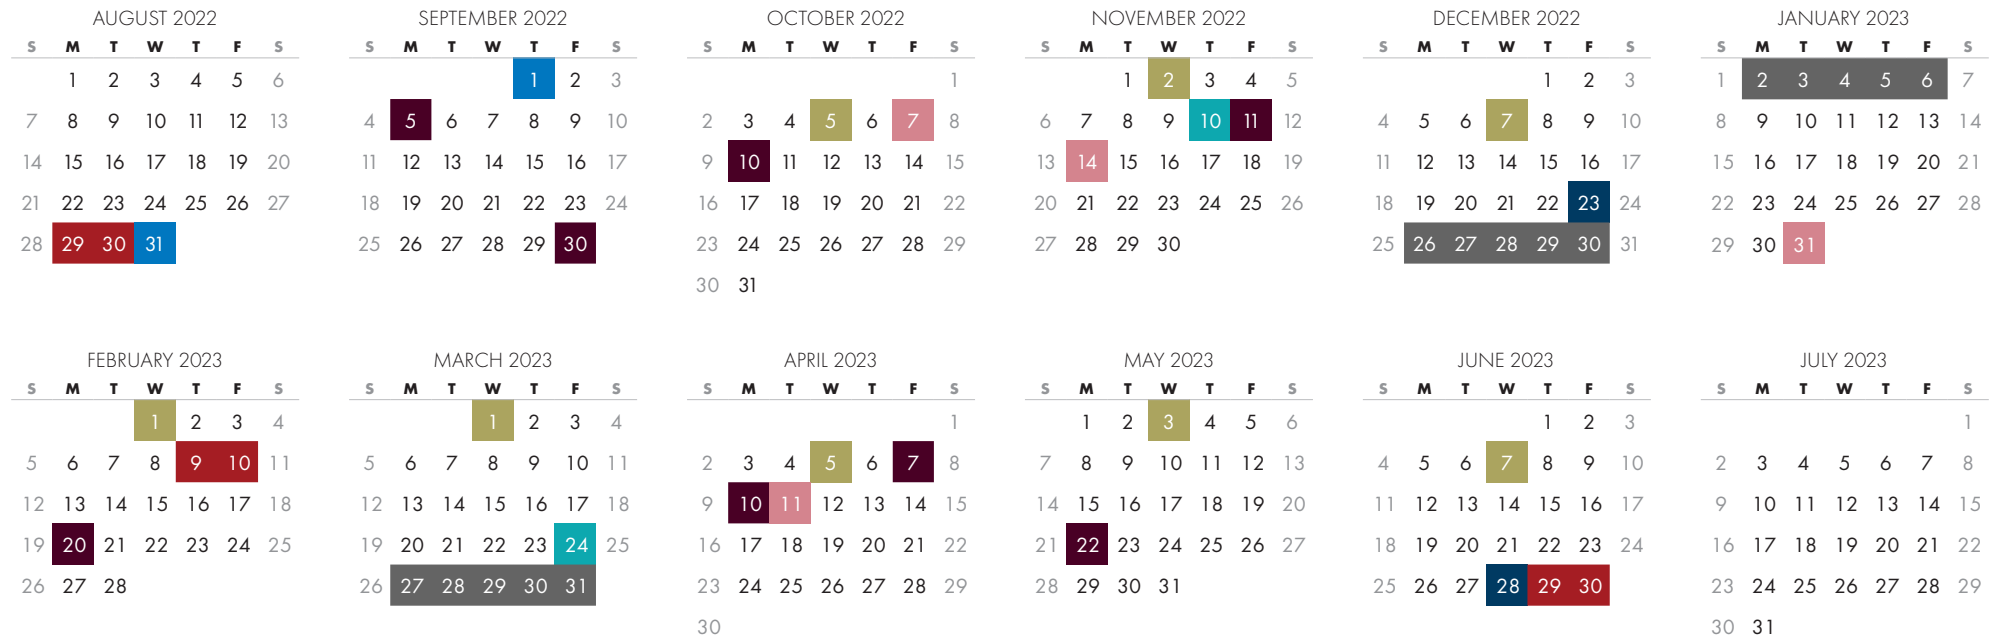

Grade 1-9 Division Calendar

2022-2023

- Operational Days – No Students
- Statutory Holiday – No School
- Staggered Entry
- Staff PD Day – No Students
- Staff Meeting – Early Dismissal
- In Lieu of Parent Teacher Interviews – Division Closed
- Christmas/Spring Break
- Half Day of Instruction

- August 29 First Day of Operation
- September 5 Labour Day – No School
- September 30 National Day for Truth and Reconciliation – No School
- October 10 Thanksgiving Day – No School
- November 11 Remembrance Day – No School
- January 9 Classes Resume
- February 1 Semester 2 Begins
- February 9 & 10 Teachers’ Convention – No Students
- February 20 Family Day – No School
- April 7 Good Friday – No School
- April 10 Easter Monday – No School
- May 22 Victoria Day – No School
- June 28 Last Day for Students – Early Dismissal
- June 30 Last Day of Operation