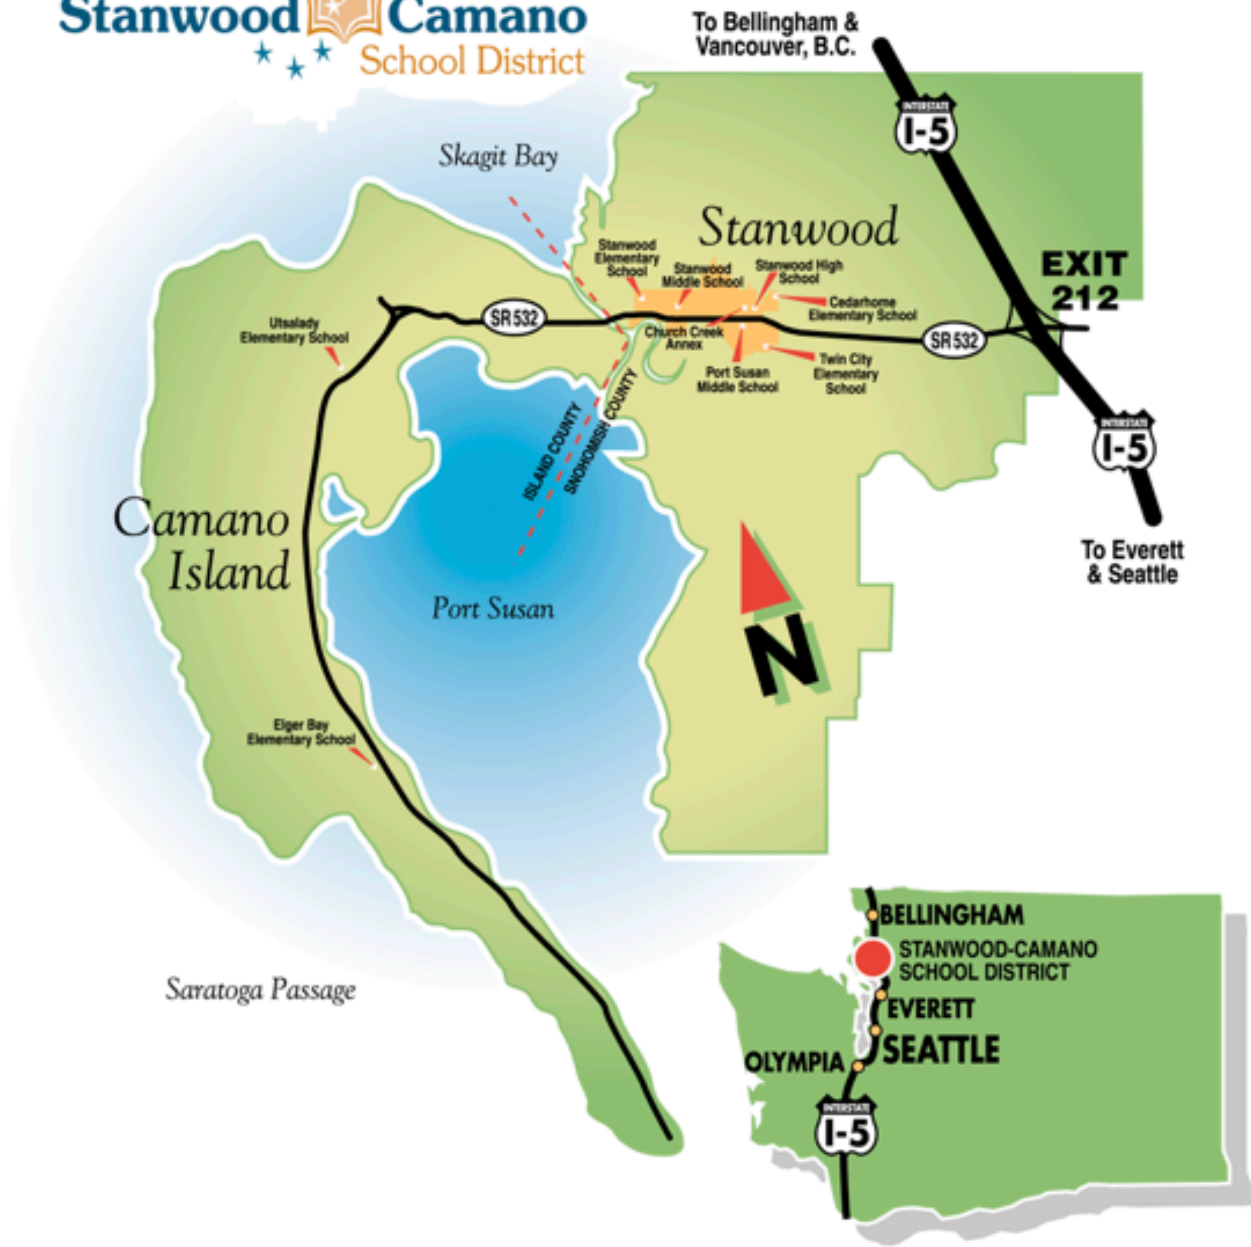

Stanwood Camano School District

To Bellingham & Vancouver, B.C.

EXIT 212

To Everett & Seattle

BELLINGHAM
STANWOOD-CAMANO SCHOOL DISTRICT
EVERETT
SEATTLE

INTERSTATE I-5