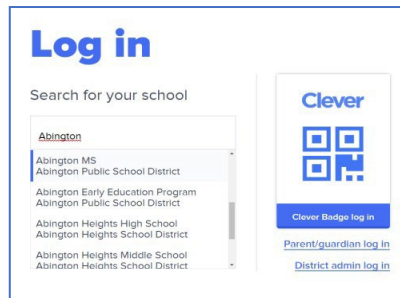

How to access ST Math

- Open a web browser (like Google Chrome, Edge, Firefox)
- Go to clever.com
- Click Log in as a student
- If you are prompted to search for your school, start typing the name of your school in field and it will pop up
- Click to select your school

- Click Log in with Active Directory (K-2 students can also log on with their Clever badge, just choose Clever Badge log in)