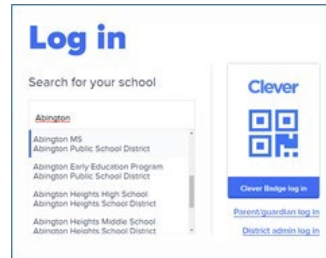

- Click Log in with Active Directory (K-2 students can also log on with their Clever badge, just choose Clever Badge log in)

If you have trouble enabling Flash, you can find help here: <https://enableflashplayer.com/>  
ST Math Family Letter: [https://dlassets.stmath.com/pdfs/letter\\_home\\_clever.pdf](https://dlassets.stmath.com/pdfs/letter_home_clever.pdf)

- Sign in with your school email address and password (or Clever badge)

- Click on the icon for ST Math (Jiji the penguin)

## Como acessar ST Math

- Abra um navegador web (como Google Chrome, Edge, Firefox)
- Vá para [clever.com](https://clever.com)
- Clique em Entrar como estudante
- Clique para selecionar sua escola

- Clique em Fazer login com o Active Directory (os alunos K-2 também podem fazer logon com seu crachá Clever, basta escolher o login do Clever Badge)