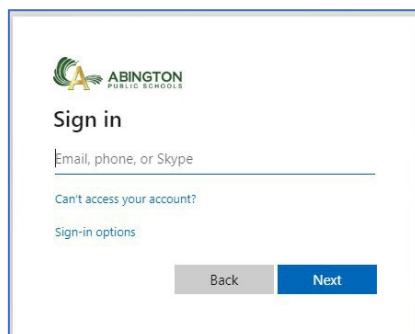

- Click on the icon for ST Math (Jiji the penguin)