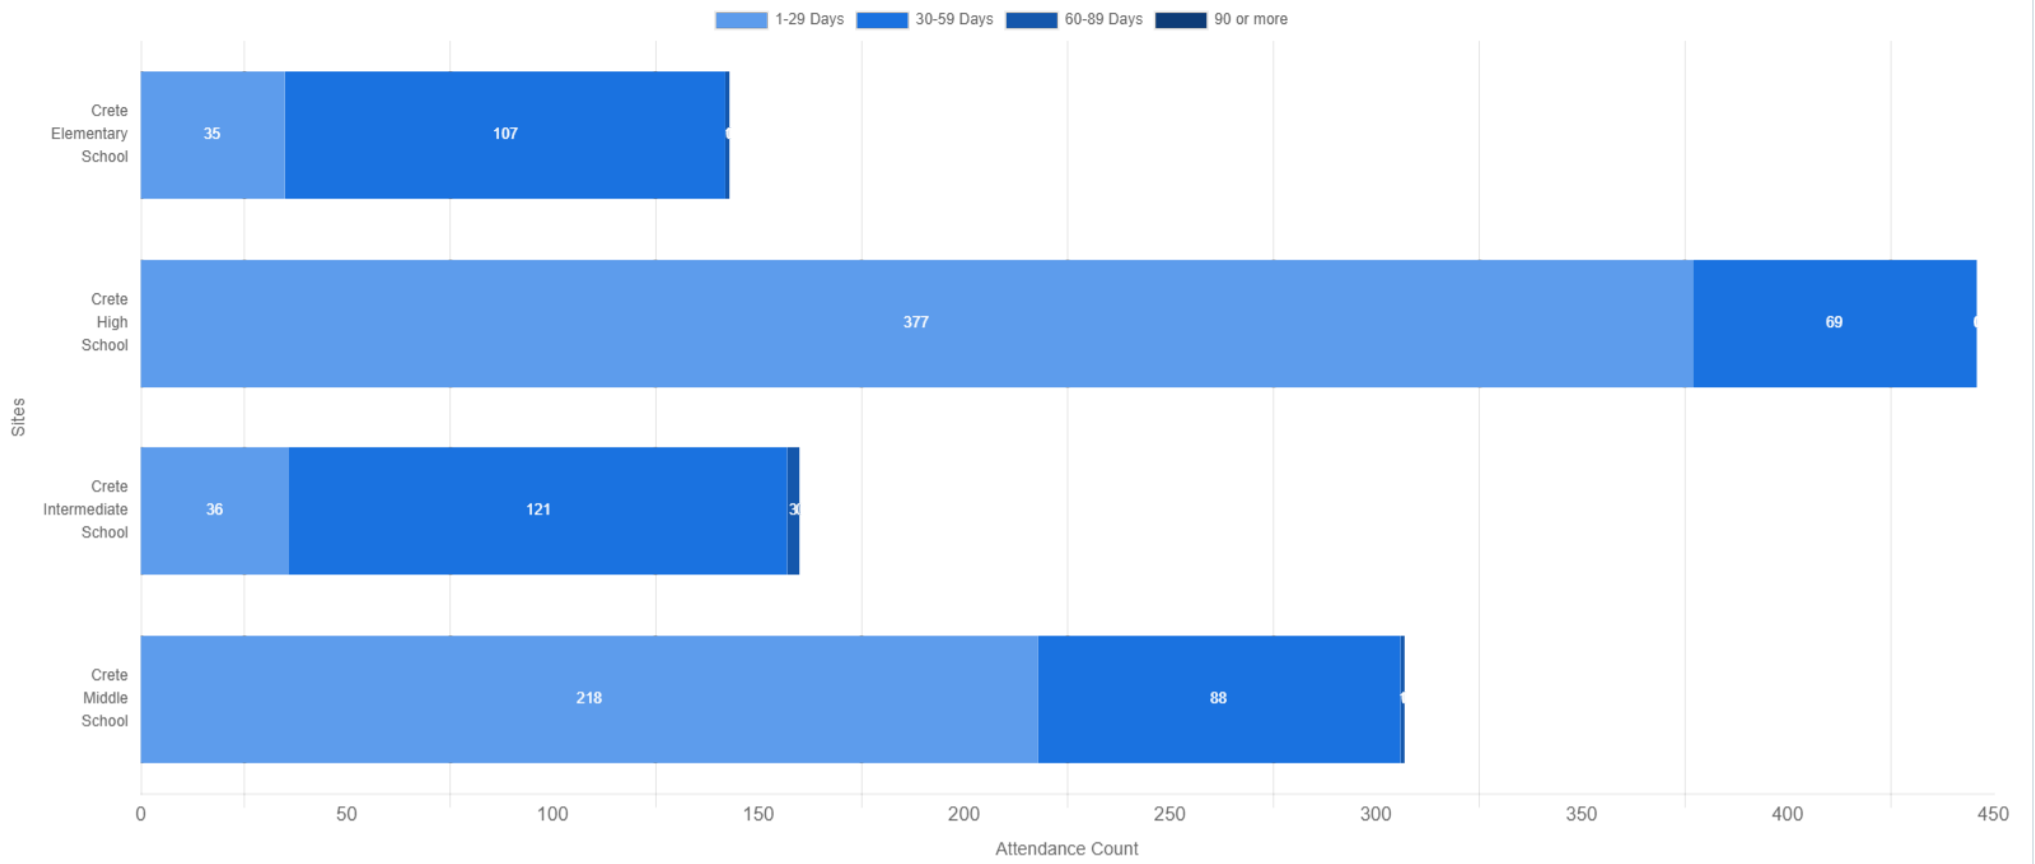

Students Served

All Sites

Period
Custom Dates

08/16/2021-11/16/2021

Students by Days Attended

Students by Hours Attended