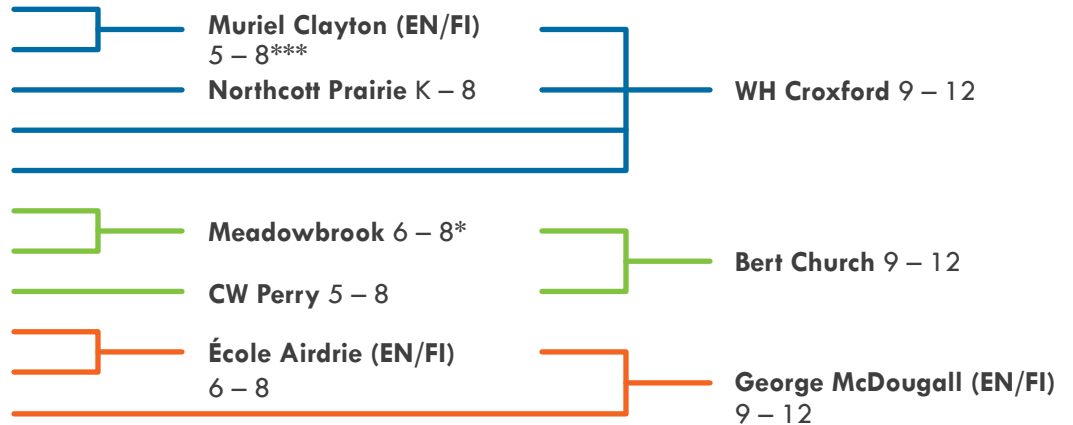

Airdrie

AE Bowers (EN) K – 4
 Nose Creek K – 4**
 Coopers Crossing K – 5
 Northcott Prairie K – 8
 Windong Heights K – 8
 Heloise Lorimer K – 5
 RJ Hawkey K – 5*
 Ralph McCall K – 4**
 AE Bowers (FI) K – 5
 École Edwards (EN/FI) K – 5
 Herons Crossing K – 8

Bearspaw

Bearspaw School K – 8

Beiseker/Kathryn

Kathryn K – 8

Banded Peak

Banded Peak K – 8

Chestermere

East Lake (EN/FI) K – 6*
 Prairie Waters K – 6
 Rainbow Creek K – 6
 Sarah Thompson K – 5
 Indus K – 9
 Langdon K – 9