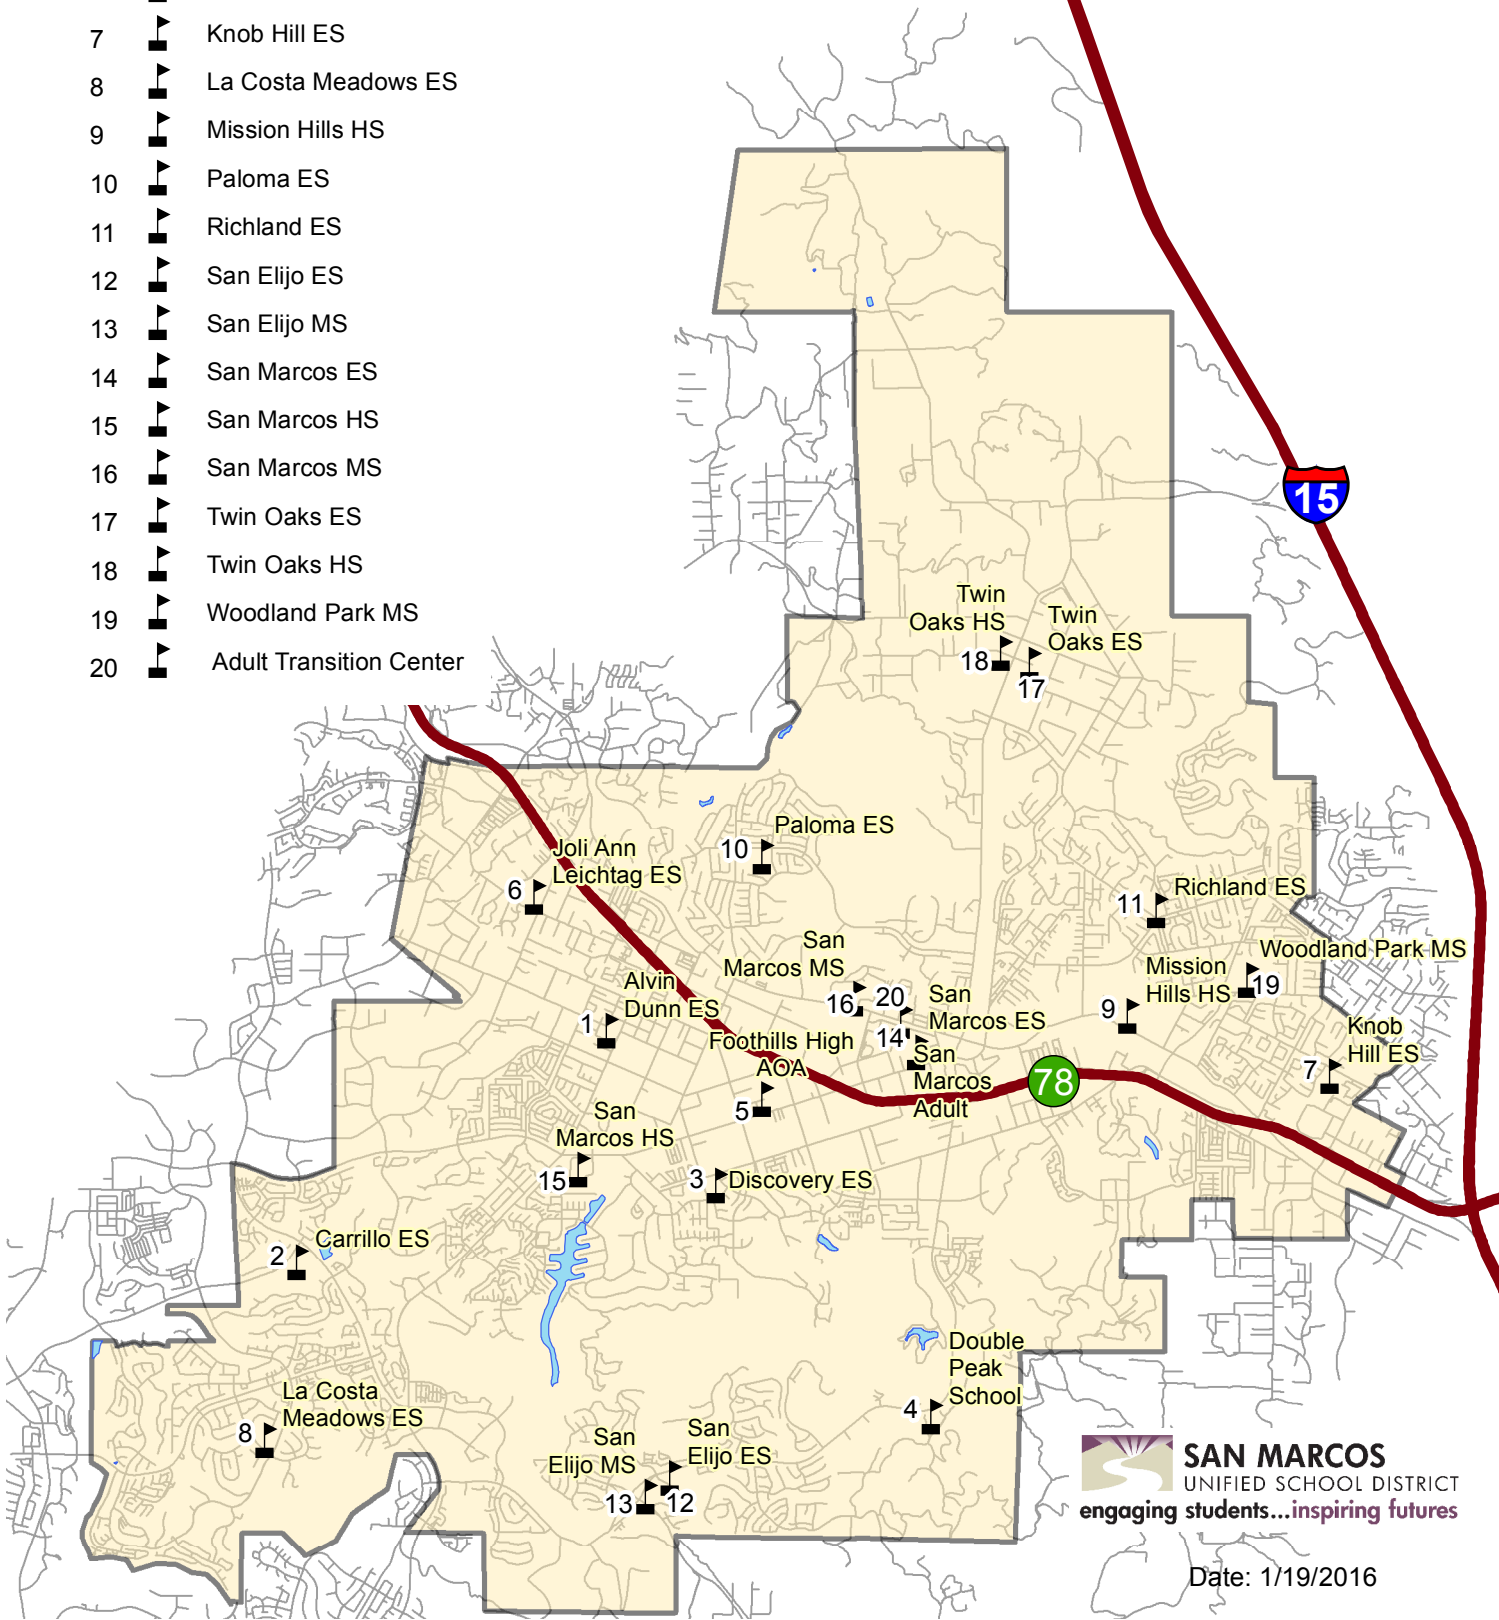

SAN MARCOS UNIFIED SCHOOL DISTRICT

School Directions and Locations

- 1 Alvin Dunn ES
- 2 Carrillo ES
- 3 Discovery ES
- 4 Double Peak School
- 5 Foothills High AOA
- 6 Joli Ann Leichtag ES
- 7 Knob Hill ES
- 8 La Costa Meadows ES
- 9 Mission Hills HS
- 10 Paloma ES
- 11 Richland ES
- 12 San Elijo ES
- 13 San Elijo MS
- 14 San Marcos ES
- 15 San Marcos HS
- 16 San Marcos MS
- 17 Twin Oaks ES
- 18 Twin Oaks HS
- 19 Woodland Park MS
- 20 Adult Transition Center