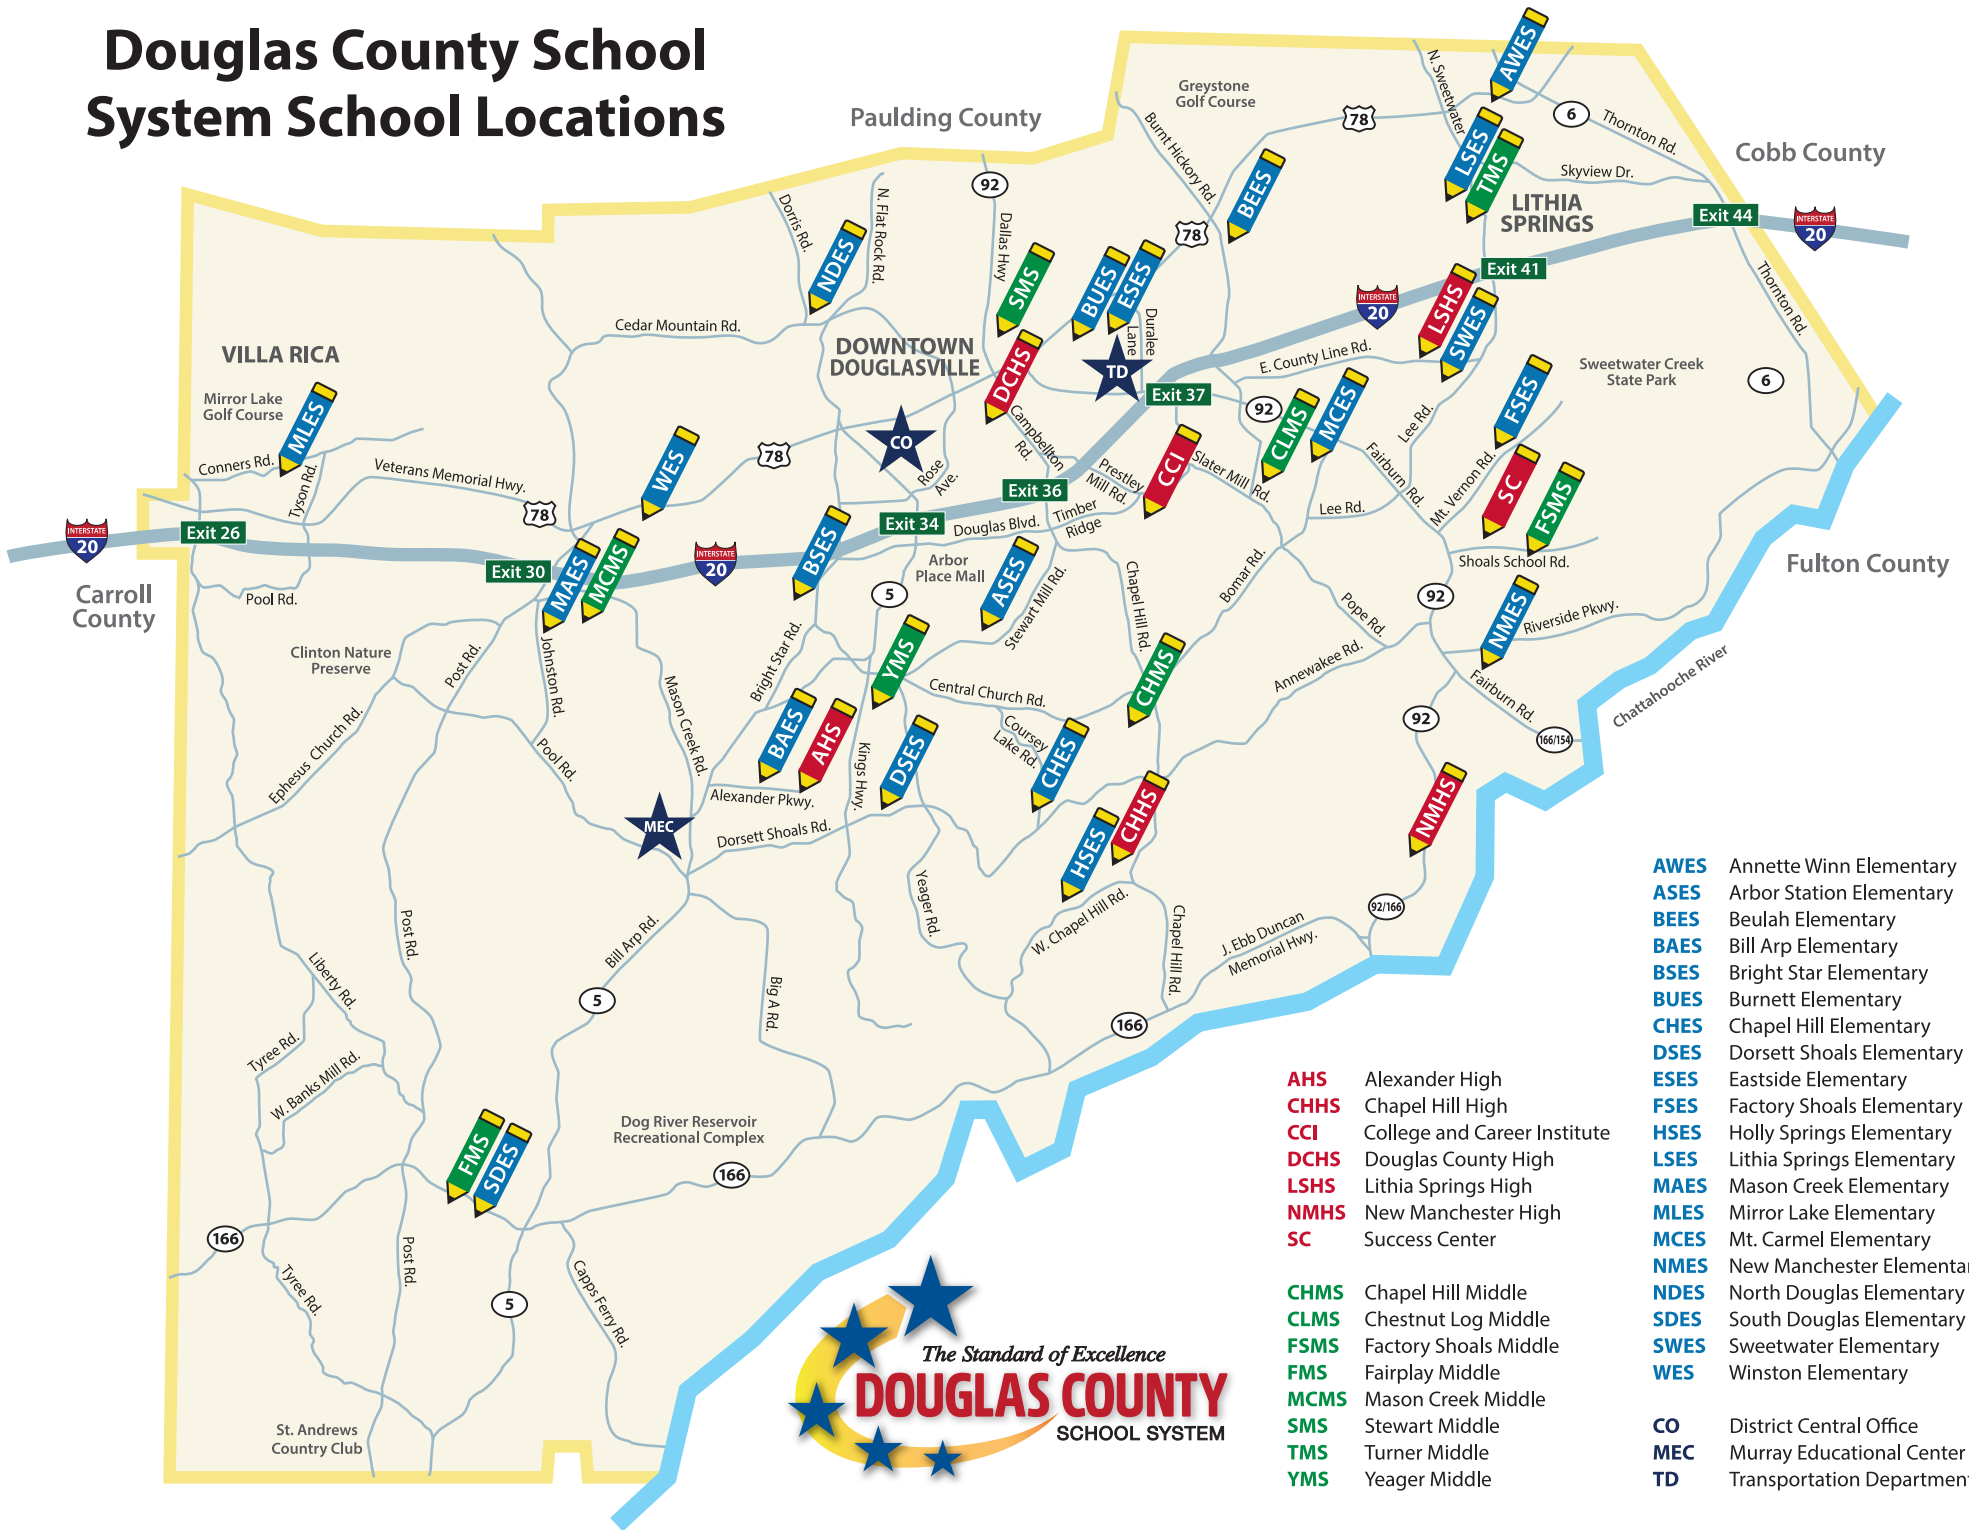

Douglas County School System School Locations

- | | |
|-------------|------------------------------|
| AWES | Annette Winn Elementary |
| ASER | Arbor Station Elementary |
| BEES | Beulah Elementary |
| BAES | Bill Arp Elementary |
| BSES | Bright Star Elementary |
| BUES | Burnett Elementary |
| CHES | Chapel Hill Elementary |
| DSES | Dorsett Shoals Elementary |
| ESES | Eastside Elementary |
| FSES | Factory Shoals Elementary |
| HSES | Holly Springs Elementary |
| LSES | Lithia Springs Elementary |
| MAES | Mason Creek Elementary |
| MLES | Mirror Lake Elementary |
| MCES | Mt. Carmel Elementary |
| NMES | New Manchester Elementary |
| NDES | North Douglas Elementary |
| SDES | South Douglas Elementary |
| SWES | Sweetwater Elementary |
| WES | Winston Elementary |
| CO | District Central Office |
| MEC | Murray Educational Center |
| TD | Transportation Department |
| AHS | Alexander High |
| CHHS | Chapel Hill High |
| CCI | College and Career Institute |
| DCHS | Douglas County High |
| LSHS | Lithia Springs High |
| NMHS | New Manchester High |
| | Success Center |
| CHMS | Chapel Hill Middle |
| CLMS | Chestnut Log Middle |
| FSMS | Factory Shoals Middle |
| FMS | Fairplay Middle |
| MCMS | Mason Creek Middle |
| SMS | Stewart Middle |
| TMS | Turner Middle |
| YMS | Yeager Middle |

Douglas County School System Locations

District Offices

- CO DCSS Central Office**
9030 Highway 5
Douglasville, GA 30134
770.651.2000
dcssga.org
- MEC Murray Educational Center**
4841 Highway 5
Douglasville, GA 30135
770.651.2324
- TD Transportation Department**
8329 Duralee Lane
Douglasville, GA 30134
770.651.2400